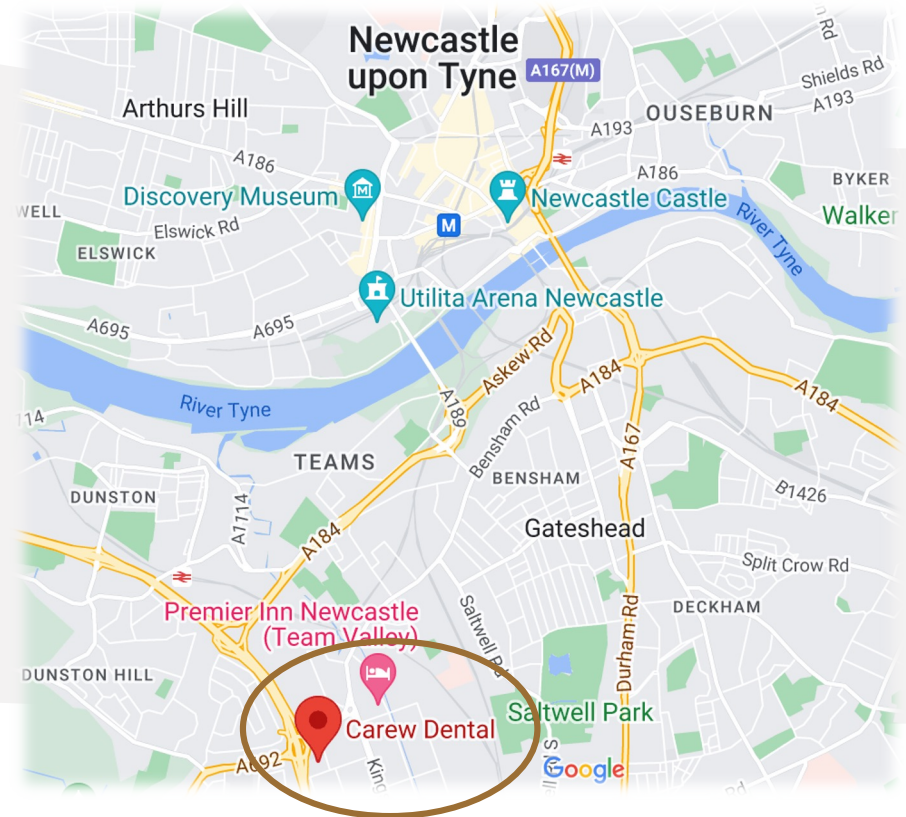

Club Carew is an exclusive membership available to our patients, where we help you take care of your dental health. When you join Club, you'll step into next generation dentistry, and you'll never worry about caring for your teeth again. Your dentist will prescribe your Club plan, and you can spread the cost of your care over hassle-free monthly direct debits from as little as £12.67 per month.

We're located south of Newcastle, literally just off the A1, so getting to us couldn't be easier!